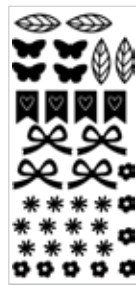

KIT CONTENTS

1. [1] EXCLUSIVE B-SIZE STAMP SET & COORDINATING THIN CUTS
     14 stamps & 11 thin cuts
   - [2] ENJOY THE RIDE PATTERNED PAPER SHEETS
   - [6] TWO-TONE CARDSTOCK SHEETS; 12" X 12"
     Rosy (1), Limeade (1), Honey Butter (1), Pumpkin (1), White Daisy (not two-tone) (2)
   - [1] EXCLUSIVE BLACK PAPERBOARD DIE-CUT SHEET; 4" X 6"
   - [12] WHITE CARD BASES & ENVELOPES
   - [4] WHITE SLIMLINE CARD BASES & ENVELOPES
2. PRINTED INSTRUCTIONS

ADDITIONAL PRODUCTS

Visit stampinup.com for these
and more coordinating products!

EXCLUSIVE INKS™ STAMP PAD $11.00 (Optional)
Honey Butter [166372]

JET BLACK STÄZON PAD $10.50 [101406]

WATERCOLOR PENCILS ASSORTMENT 2 $14.00 [149014]

BLENDING BRUSHES $15.00 [153611]

STAMPIN' DIMENSIONALS $4.25 [104430]