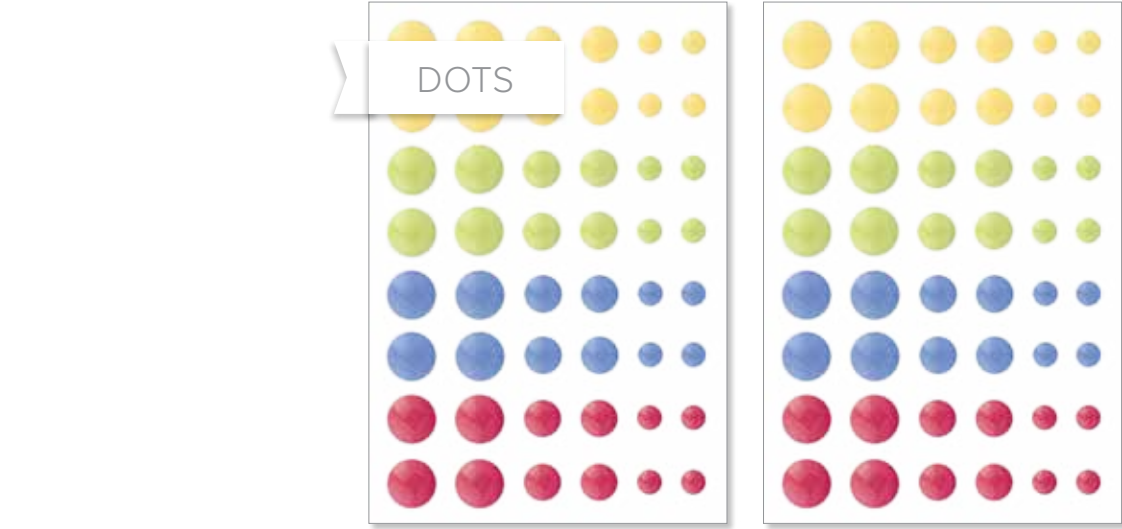

BLUEBIRD

FRENCH VANILLA

PAPER COLLECTION

ENJOY *the Ride*

12" X 12"

ENJOY THE RIDE PAPER PACKET
\$8.00 [166327]
 6 sheets, 2 each of 3 double-sided designs;
 12" X 12" plus 1/2" zip strip.

ENJOY THE RIDE DOTS
\$6.00 [166329]
 96 adhesive-backed enamel dots in Rosy, Bluebird,
 Limeade, and Honey Butter; 4mm, 6mm, and 8mm.