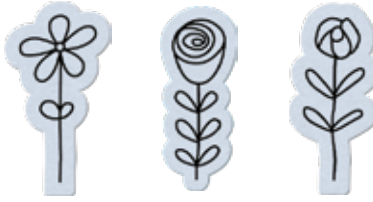

CARDMAKING WORKSHOP

Use the materials in this kit to create 16 cards, 4 each of 4 designs.

ENJOY THE RIDE CARDMAKING WORKSHOP KIT
\$37.00 [166334]

Featured Technique: Coloring with Colored Pencils

LOVE YOU
IF FRIENDS WERE
FLOWERS, I'D PICK YOU