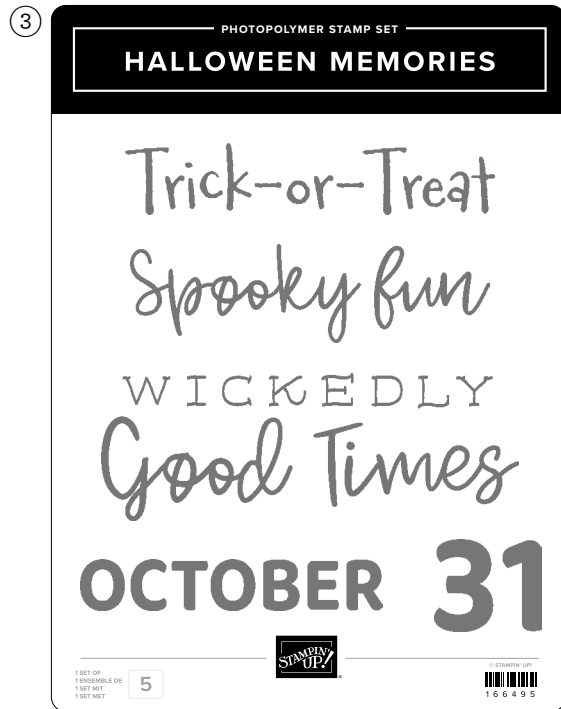

② DESIGNER SERIES PAPER ONLY