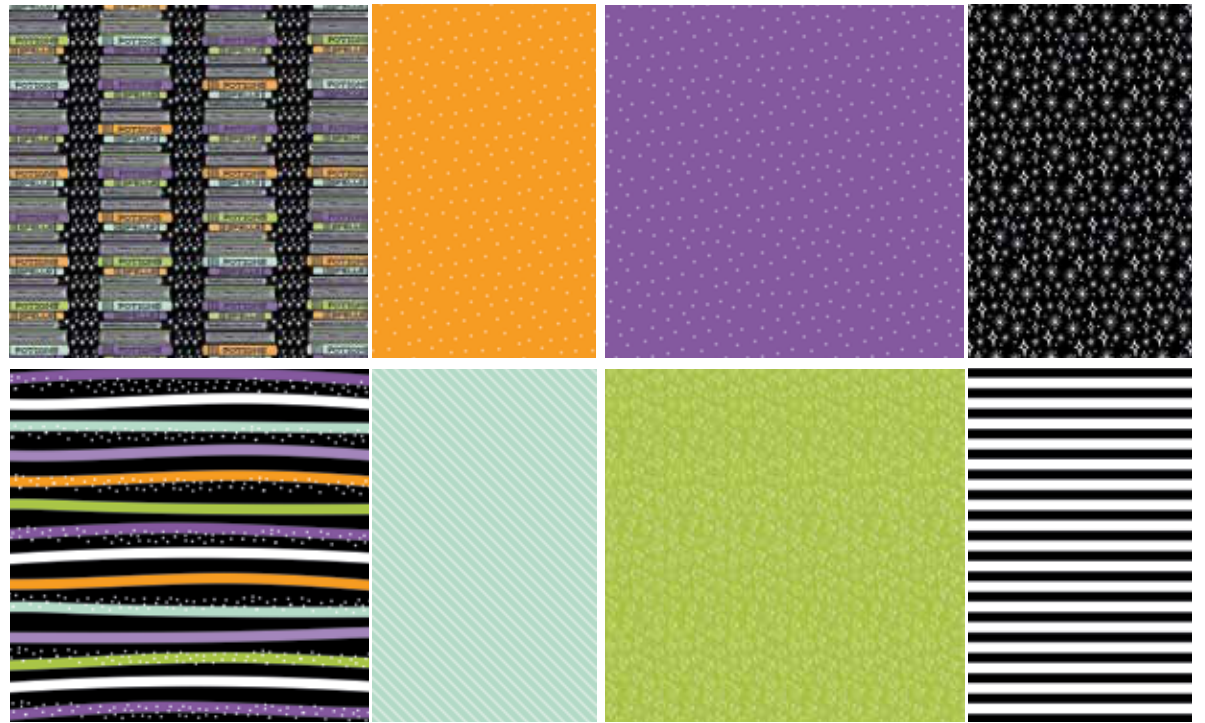

② DESIGNER SERIES PAPER ONLY