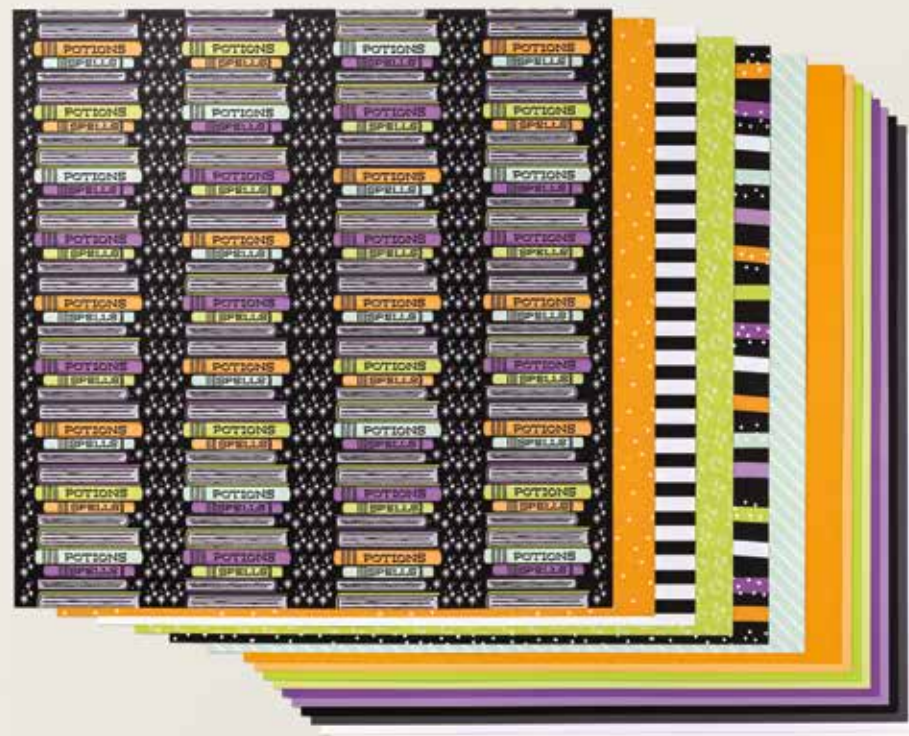

halloween memories

SCRAPBOOKING WORKSHOP KIT

166494 | $28.00

Makes three two-page 12" x 12" (30.5 x 30.5 cm) scrapbook spreads. Kit includes instructions and one of each item listed below.

FEATURED TECHNIQUE: Add faux stitching details with Stampin' Write™ Markers.

FEATURED COLORS: Basic Black, Gorgeous Grape, Granny Apple Green, Pool Party, Pumpkin Pie.

12" X 12" (30.5 X 30.5 CM) TWO-TONE CARDSTOCK

8 sheets: 2 each of Basic Black, Gorgeous Grape, Granny Apple Green, Pumpkin Pie.

WHITE WILLOW 12" X 12" (30.5 X 30.5 CM) CARDSTOCK

2 sheets.

DOUBLE-SIDED 12" X 12" (30.5 X 30.5 CM)

DESIGNER SERIES PAPER | 6 sheets.

SINGLE-SIDED 12" X 12" (30.5 X 30.5 CM)

DESIGNER SERIES PAPER | 4 sheets.

12" X 12" (30.5 X 30.5 CM) STICKER SHEET | 1 sheet.

PHOTO PLACEHOLDERS

ADDITIONAL PRODUCTS (sold separately)

BASIC BLACK STAMPIN' WRITE MARKER

162481 | $3.50 (P. AC 139)

STAMPIN' SEAL • 152813 | $8.00 (AC P. 117)

PAPER TRIMMER • 152392 | $28.00 (AC P. 121)

PAPER SNIPS SCISSORS • 103579 | $12.00 (AC P. 16)