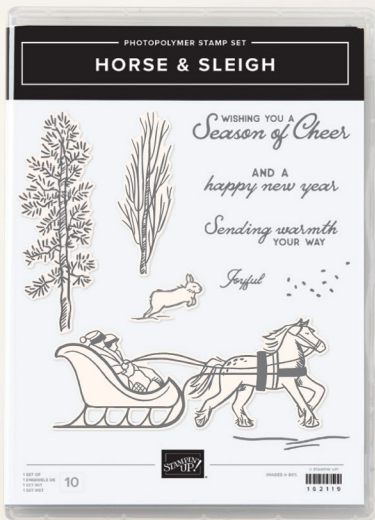

# ONLINE EXCLUSIVES

**SHOP ONLINE!**

Visit [stampinup.com/online-exclusives](https://stampinup.com/online-exclusives)

Fresh, never-before-seen products to spark your creativity and expand your collection!

Scan the QR code to see our full selection of Online Exclusive products.

New products available 6 July!

**HORSE & SLEIGH STAMP SET**

162119 | \$24.00

10 photopolymer stamps • EN FR

SHOWN AT 100%

**HORSE & SLEIGH DIES**

162125 | \$34.00

9 dies. Largest die: 4-13/16" X 2-1/16"  
(10.6 x 5.2 cm)

①

**ONE HORSE OPEN SLEIGH SUITE COLLECTION**

162130 | \$72.50 • EN FR

The One Horse Open Sleigh Suite Collection includes:

- Horse & Sleigh Bundle 10% **BUNDLED SAVINGS**
- One Horse Open Sleigh 6" x 6" (15.2 x 15.2 cm) Designer Series Paper
- Adhesive-Backed Snowflake Assortment