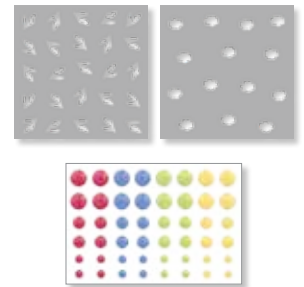

ENJOY THE RIDE—SCRAPBOOKING STAMP & THIN CUTS \$32.00 [166330]
16 stamps & 5 thin cuts

SCRAPBOOKING WORKSHOP

Use the materials in this kit to create 3 coordinating 12" X 12" two-page layouts. Kit doesn't include Memory Protectors™.

ENJOY THE RIDE SCRAPBOOKING WORKSHOP KIT
\$37.00 [166333]

Featured Technique: Stenciling

KIT CONTENTS

- [1] ENJOY THE RIDE PAPER PACKET & STICKER SHEET
- [8] TWO-TONE CARDSTOCK SHEETS; 12" X 12"
Rosy (1), Seabrook (1), Limeade (1), Honey Butter (1), French Vanilla (not two-tone) (4)
- [4] EXCLUSIVE PATTERNED PAPER SHEETS; 12" X 12"
- [2] EXCLUSIVE DIE-CUT SHEETS; 12" X 12"
- [2] EXCLUSIVE STENCILS; 4" X 4"
- [1] SHEET OF ENJOY THE RIDE DOTS
- PHOTO PLACEHOLDERS & PRINTED INSTRUCTIONS